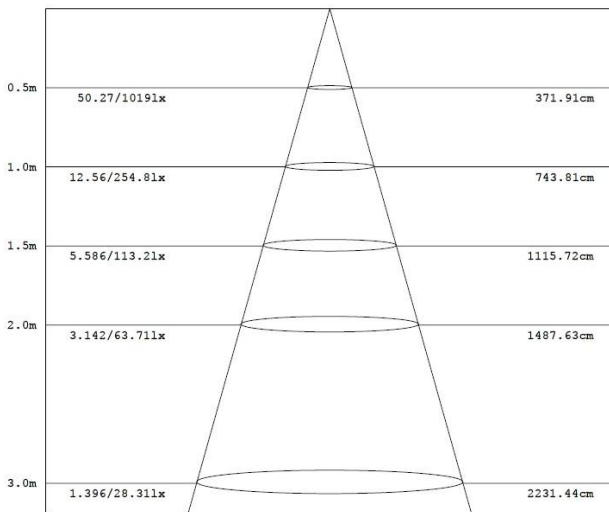

LED Down Light-Bluetooth Control

3" 10W D3010VF-BT

General characteristics

Model Number	Product name	Material	Driver	IP Rating	Dimension (mm)	Cut size(mm)	Net Weight	Lifetime (hr)	Working Temperature
D3010VF-BT	LED Down Light	Aluminum + PC	Internal	IP44	Φ114x59	92-105	280g	25000	-5°C ~ +35°C

Packaging information

Packing: 42 PCS / carton		
Box	125×125×95(mm)	280 g
Carton	62×39×30(cm)	12.50 kg

D3010VF-BT 3000K 90°

D3010VF-BT 5000K 90°

Height Lux Diameter

Height Lux Diameter

LED Down Light-Bluetooth Control 3" 10W D3010VF-BT