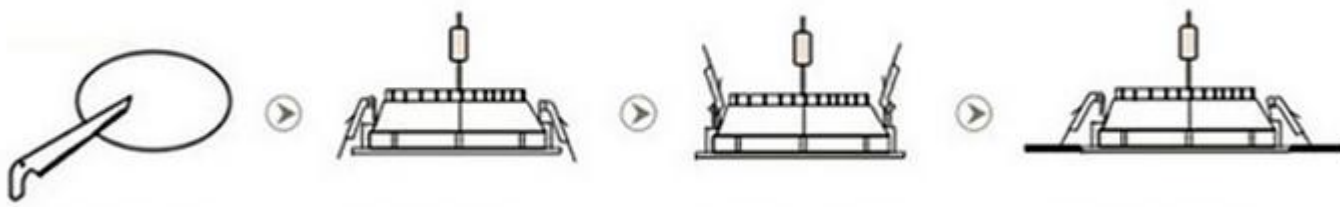

Packaging information

Packing: 42 PCS / carton		
Box	125×125×95(mm)	280 g
Carton	62×39×30(cm)	12.50 kg

D3010VF-BT 3000K 90°

D3010VF-BT 5000K 90°

Height Lux Diameter

Height Lux Diameter

LED Down Light-Bluetooth Control 3" 10W D3010VF-BT

Installation instruction

Cut a suitable hole in ceiling → connect power cord well → insert down light → release spring clasp

Important Caution

1. Not suitable for high temperature and moisture area.
2. Not suitable for heavy air-polluted area.
3. Not suitable for close system fixture.