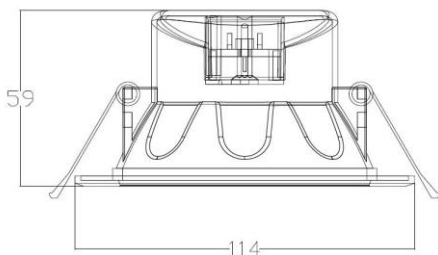

Application

- Area: Indoor use only.
- Purpose: Accent lighting, local lighting.
- General lighting
- Hotel
- Hall / Lobby
- Jewelry store
- Theater
- BAR/Restaurant
- Store
- Art gallery
- Museum
- School