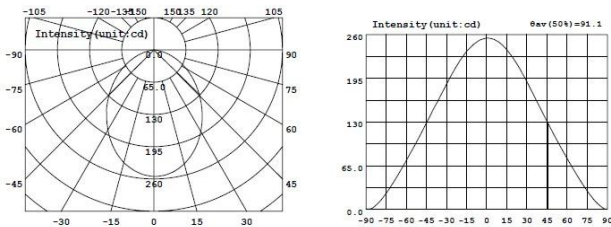

Height Lux Diameter

Height Lux Diameter