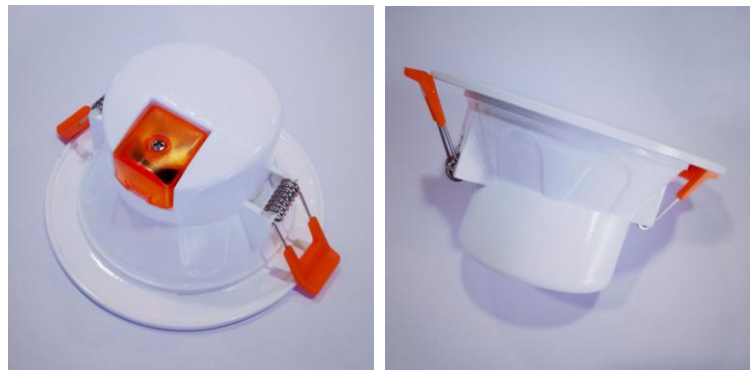

Application

- Area: Indoor use only.
- Purpose: Accent lighting, local lighting.
- General lighting
- Hotel
- Hall / Lobby
- Jewelry store
- Theater
- BAR/Restaurant
- Store
- Art gallery
- Museum
- School

LED Down Light-Bluetooth Control

3" 10W D3010VF-BT

General characteristics

Model Number	Product name	Material	Driver	IP Rating	Dimension (mm)	Cut size(mm)	Net Weight	Lifetime (hr)	Working Temperature
D3010VF-BT	LED Down Light	Aluminum + PC	Internal	IP44	Φ114x59	92-105	280g	25000	-5°C ~ +35°C

Packaging information

Packing: 42 PCS / carton		
Box	125×125×95(mm)	280 g
Carton	62×39×30(cm)	12.50 kg

D3010VF-BT 3000K 90°

D3010VF-BT 5000K 90°

Height Lux Diameter

Height Lux Diameter

LED Down Light-Bluetooth Control 3" 10W D3010VF-BT