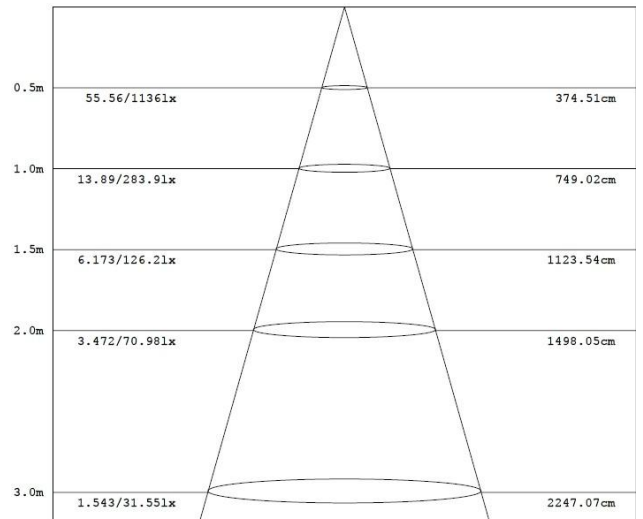

Model Number	Power Consumption	LED	CRI	Efficiency (lm/W)	Color Temperature	Beam Angle	Input Voltage	PFC	Light Intensity	Lumens	Dimmable
D3010VF-DIM	10W	SMD	80	85	2700±200K 3000±200K	90°	220-240VAC	>0.9	380 cd	850lm	YES
		SMD	80	88	4000±200K	90°	220-240VAC	>0.9	410 cd	880lm	YES
		SMD	80	90	5000±200K 6000±200K	90°	220-240VAC	>0.9	450 cd	900lm	YES

LED Down Light-Bluetooth Control

3" 10W D3010VF-BT

General characteristics

Model Number	Product name	Material	Driver	IP Rating	Dimension (mm)	Cut size(mm)	Net Weight	Lifetime (hr)	Working Temperature
D3010VF-BT	LED Down Light	Aluminum + PC	Internal	IP44	Φ114x59	92-105	280g	25000	-5°C ~ +35°C

Packaging information

Packing: 42 PCS / carton		
Box	125×125×95(mm)	280 g
Carton	62×39×30(cm)	12.50 kg

D3010VF-BT 3000K 90°

D3010VF-BT 5000K 90°

Height Lux Diameter

Height Lux Diameter

LED Down Light-Bluetooth Control 3" 10W D3010VF-BT