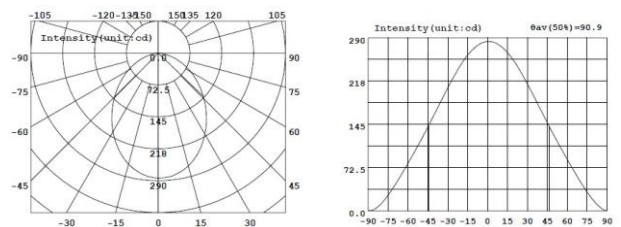

Height Lux Diameter

Height Lux Diameter